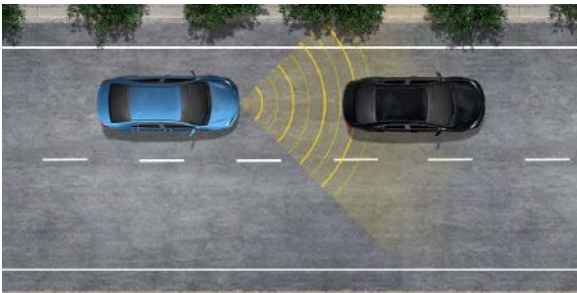

BACKUP CAMERA

When reversing, the 6.1-inch touch-screen on the dash displays an image of what the backup camera sees behind you.

STEERING WHEEL CONTROLS

With steering wheel-mounted controls, you're in command of your audio controls and Bluetooth®-equipped mobile phone.

6.1" DISPLAY AUDIO SYSTEM

The 6.1-inch touch-screen Display Audio System offers a seamless way to stay connected, thanks to Bluetooth® wireless music streaming, and a unique "text-to-speech" feature that converts text messages from your phone into voice messages which play through the vehicle's speaker system.

PLAY, YES. BUT PLAY SAFE.

STANDARD TOYOTA SAFETY SENSE™ (TSS-C)¹

The 2019 Yaris Hatchback may be the most playful Toyota there is, but it shares something important with every other vehicle we make: a commitment to providing as much safety as possible. That's why the Yaris Hatchback includes the Toyota Safety Sense™ – an advanced suite of innovative safety features that comes standard to help protect drivers, passengers, pedestrians, and people in other vehicles from harm. We're here to help you get to all of your adventures, as safely as possible.