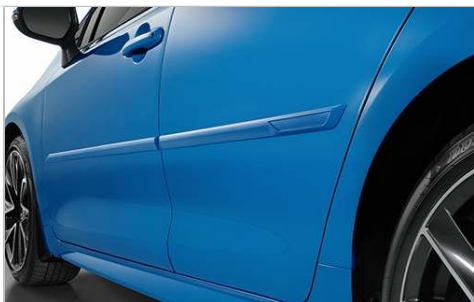

2020 Toyota Corolla Hatchback CVT with Nightshade Package Accessories

North London Toyota
1515 Rob Panzer Drive
London ON N5X 0M7
Phone: (519) 451-3880
parts@northlondontoyota.com

Body Side Moulding

$292.50

Colour-matched body side mouldings help protect door panels against careless door swings, runaway shopping carts and other parking lot mishaps while adding a little extra exterior styling.