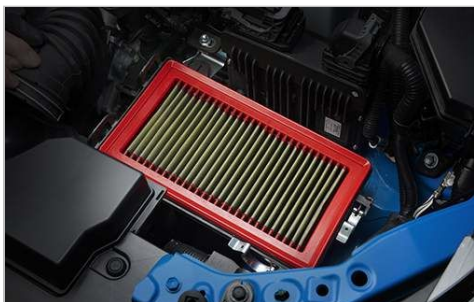

TRD Accessories

TRD Performance Air Filter

$138.50

Pre-oiled and ready to install. Washable and reusable. This exact drop-in replacement filter will last the life of the vehicle, provide unrivalled engine protection and increase air flow.