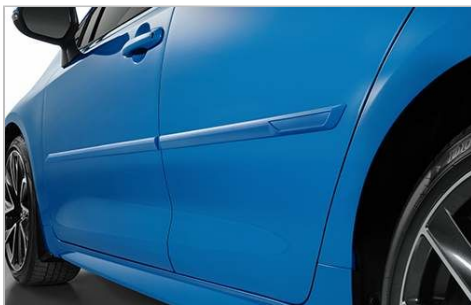

Body Side Moulding

$292.50

Colour-matched body side mouldings help protect door panels against careless door swings, runaway shopping carts and other parking lot mishaps while adding a little extra exterior styling.

For calculation purposes, all accessory pricing includes installation (if required). However, because the cost of doing business varies, the installation portion of the price may not be the exact cost of installation at a dealership. Please confirm accessory pricing with your dealership. Price does not include taxes.